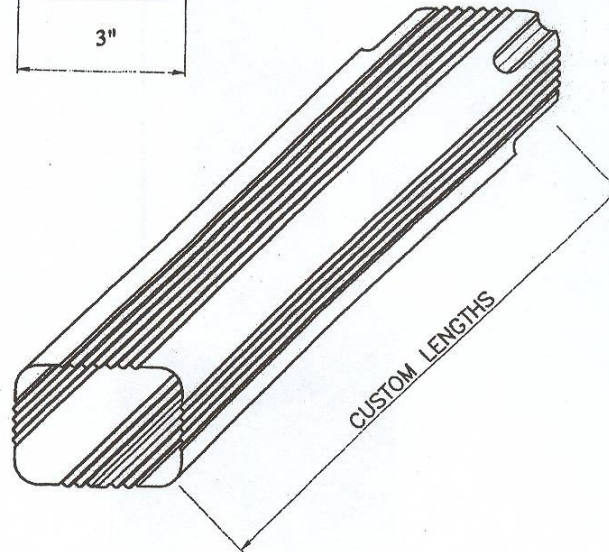

NATIONWIDE GUTTER

Serving the D/FW Area and the Surrounding States
Seamless Aluminum Gutter

2" x 3" DOWNSPOUT

(actual dimensions and/or angles may vary slightly from those depicted)

11311 Kline Drive Dallas, TX 75229 972-241-2900 Fax 972-241-2258