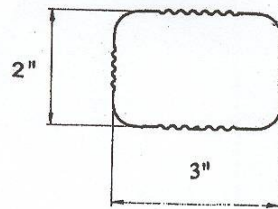

NATIONWIDE GUTTER

Serving the D/FW Area and the Surrounding States
Seamless Aluminum Gutter

2" x 3" DOWNSPOUT

(actual dimensions and/or angles may vary slightly from those depicted)

11311 Kline Drive Dallas, TX 75229 972-241-2900 Fax 972-241-2258