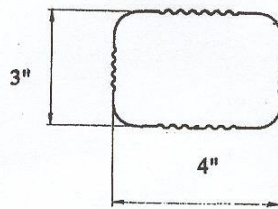

NATIONWIDE GUTTER

Serving the D/FW Area and the Surrounding States
Seamless Aluminum Gutter

3" x 4" DOWNSPOUT

(actual dimensions and/or angles may vary slightly from those depicted)

11311 Kline Drive Dallas, TX 75229 972-241-2900 Fax 972-241-2258