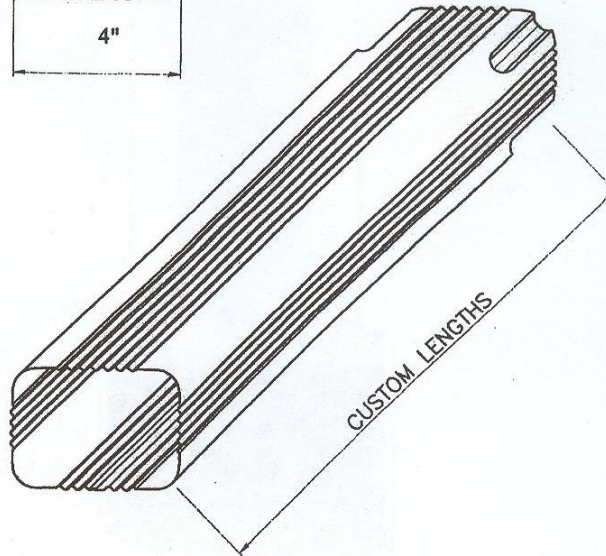

NATIONWIDE GUTTER

Serving the D/FW Area and the Surrounding States
Seamless Aluminum Gutter

3" x 4" DOWNSPOUT

(actual dimensions and/or angles may vary slightly from those depicted)

11311 Kline Drive Dallas, TX 75229 972-241-2900 Fax 972-241-2258