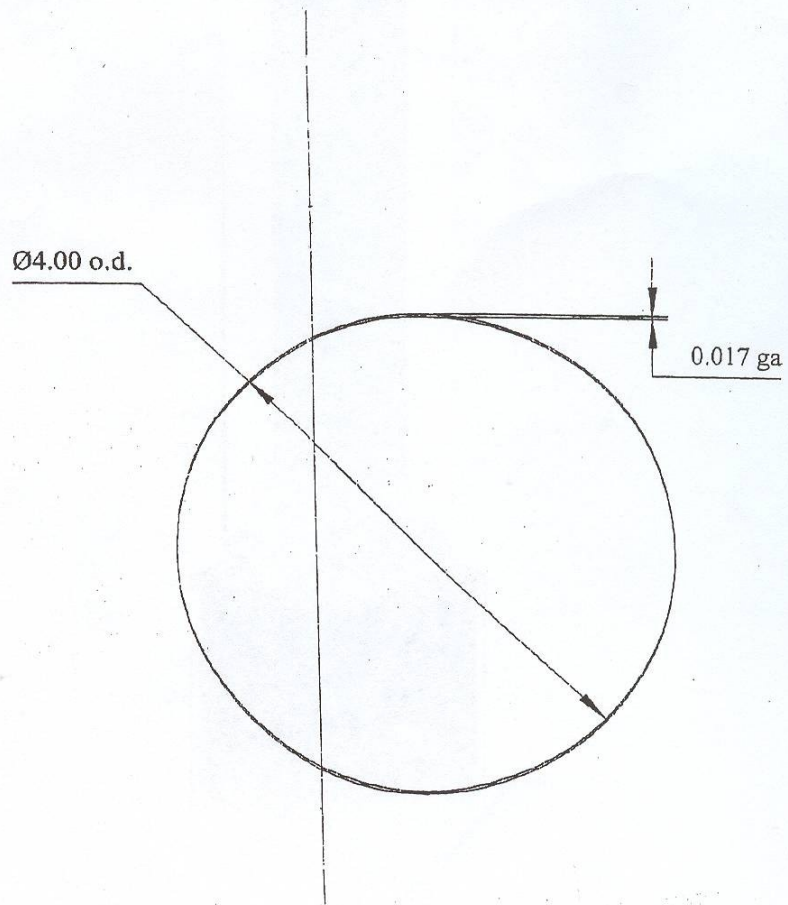

NATIONWIDE GUTTER

Serving the D/FW Area and the Surrounding States
Seamless Aluminum Gutter

4" ROUND DOWNSPOUT

11311 Kline Drive Dallas, TX 75229 972-241-2900 Fax 972-241-2258