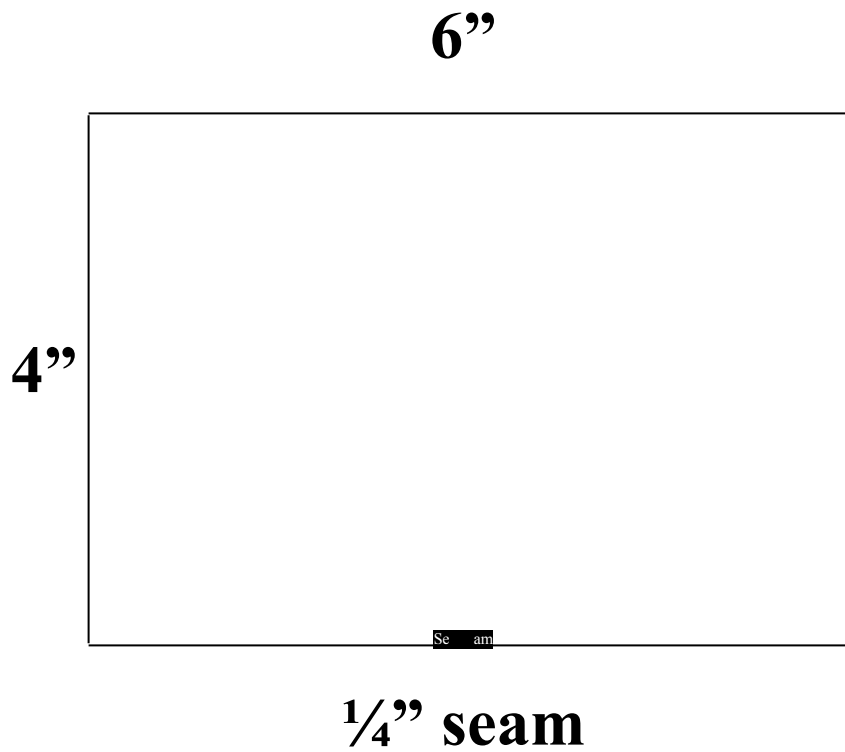

NATIONWIDE GUTTER

Serving the D/FW Area and the Surrounding States
Seamless Aluminum Gutter

4" x 6" SQUARE SMOOTH PIPE

(approximate dimensions)