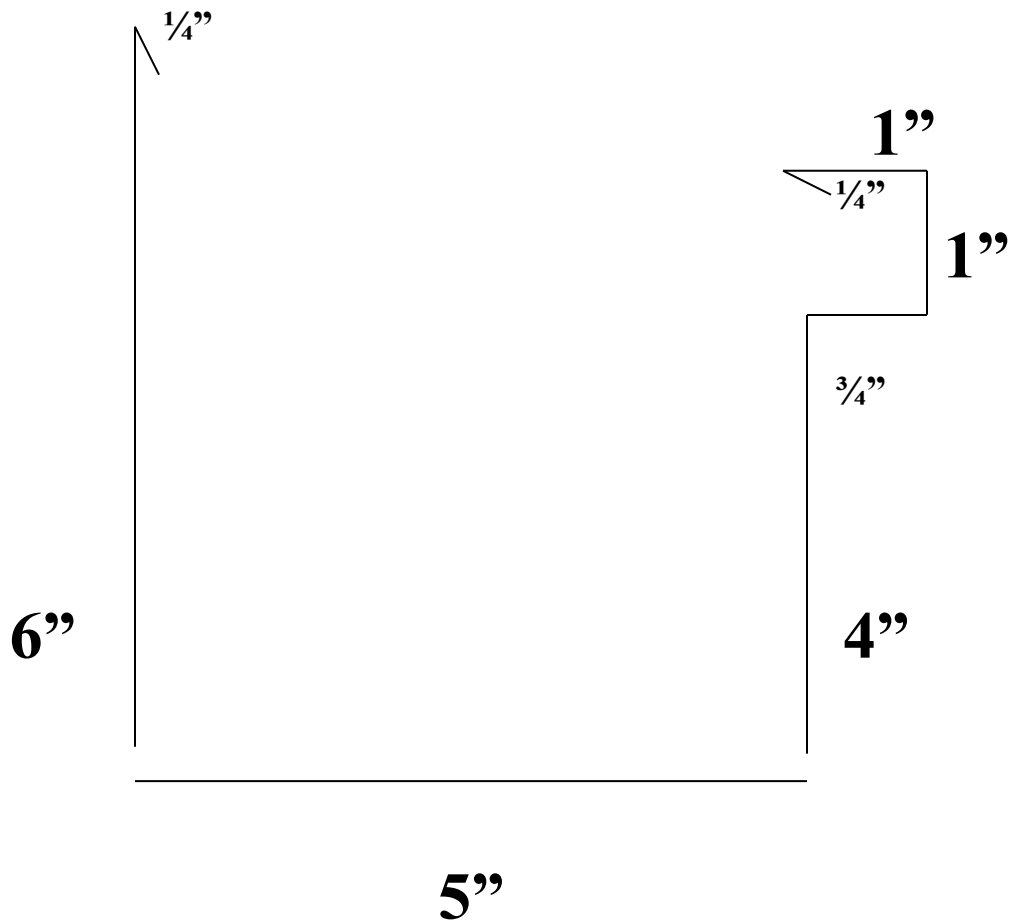

## 5" BOX GUTTER

(approximate dimensions)