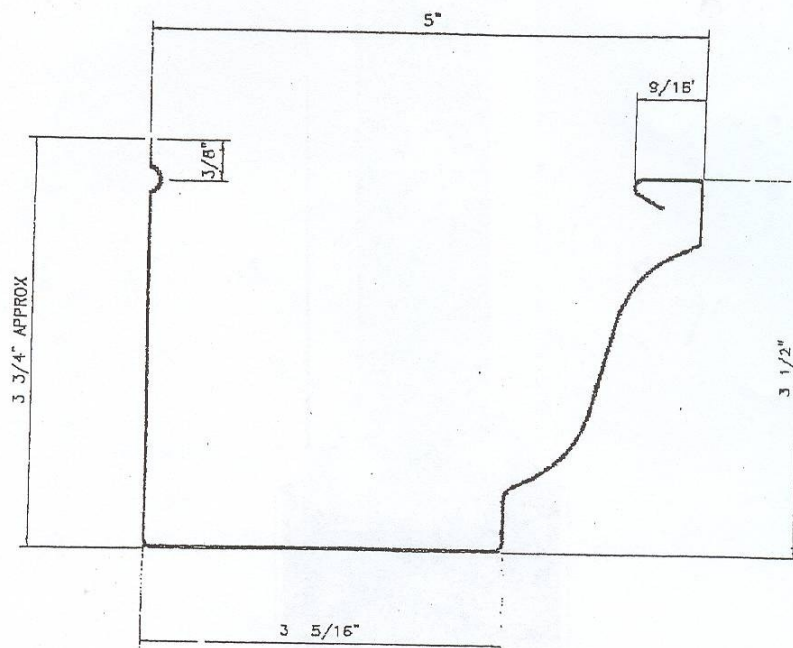

NATIONWIDE GUTTER

Serving the D/FW Area and the Surrounding States
Seamless Aluminum Gutter

5" GUTTER (OGEE / K STYLE)

FULL SCALE

11311 Kline Drive Dallas, TX 75229 972-241-2900 Fax 972-241-2258