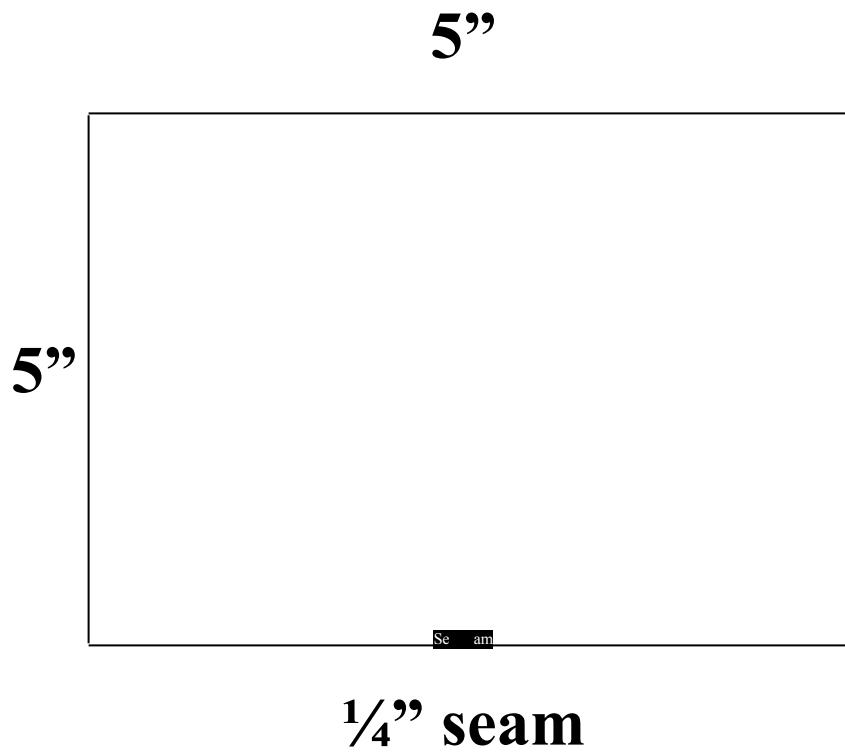

## 5" x 5" SQUARE SMOOTH PIPE

(approximate dimensions)