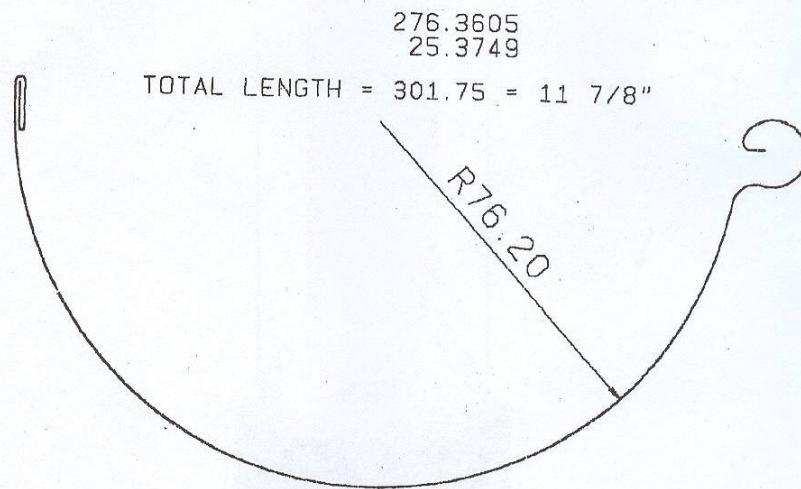

NATIONWIDE GUTTER

Serving the D/FW Area and the Surrounding States
Seamless Aluminum Gutter

6" HALF ROUND GUTTER

(approximate dimensions)

11311 Kline Drive Dallas, TX 75229 972-241-2900 Fax 972-241-2258