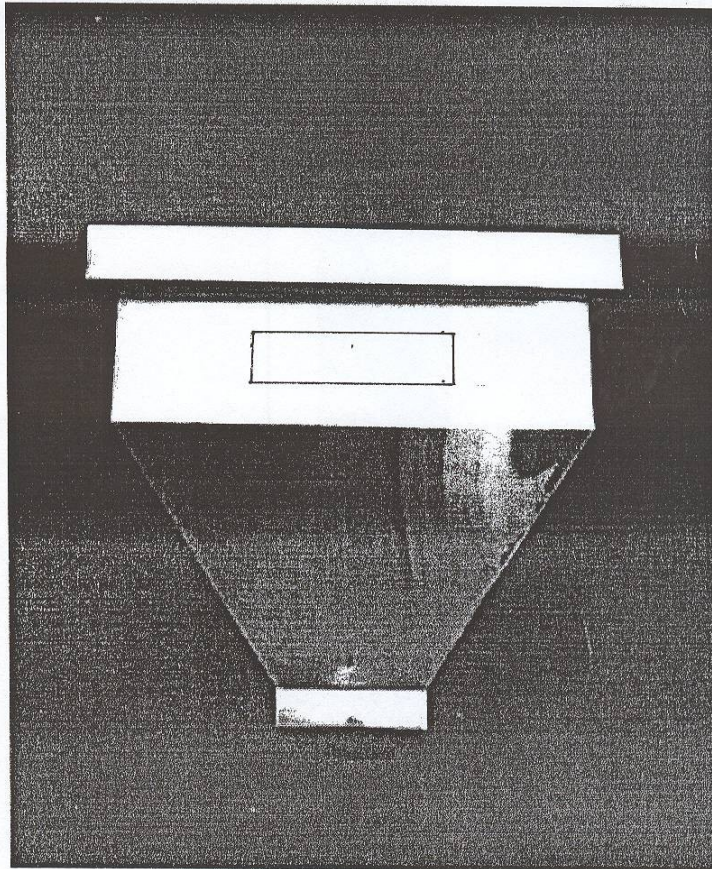

NATIONWIDE GUTTER

Serving the D/FW Area and the Surrounding States
Seamless Aluminum Gutter

Enhanced Commercial

11311 Kline Drive Dallas, TX 75229 972-241-2900 Fax 972-241-2258